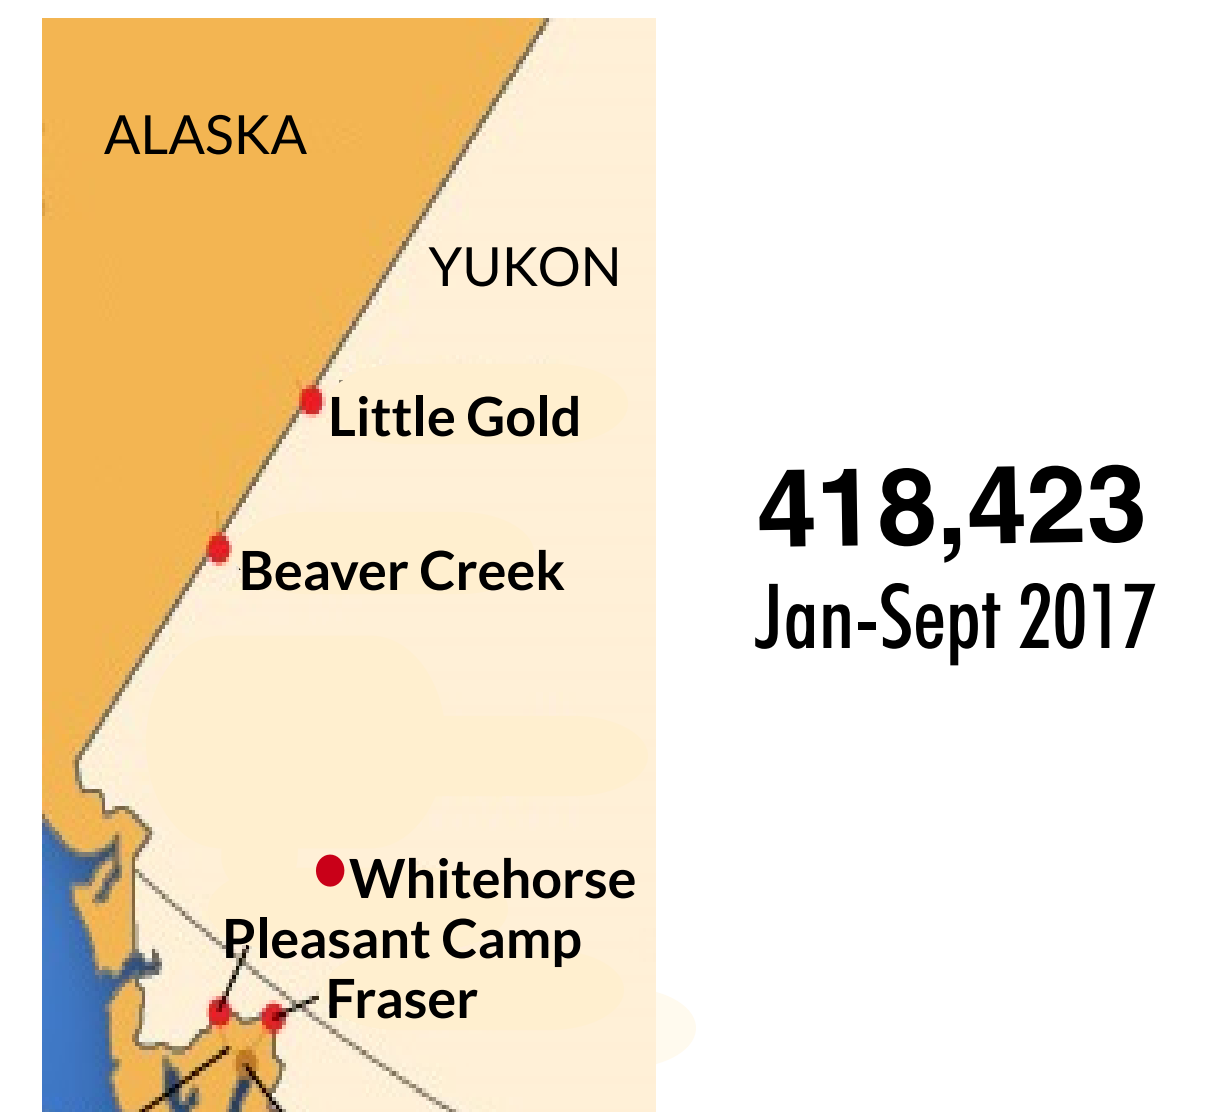

International Border Crossings (Into Yukon)

Source: Statistics Canada, CANSIM 427-0001.